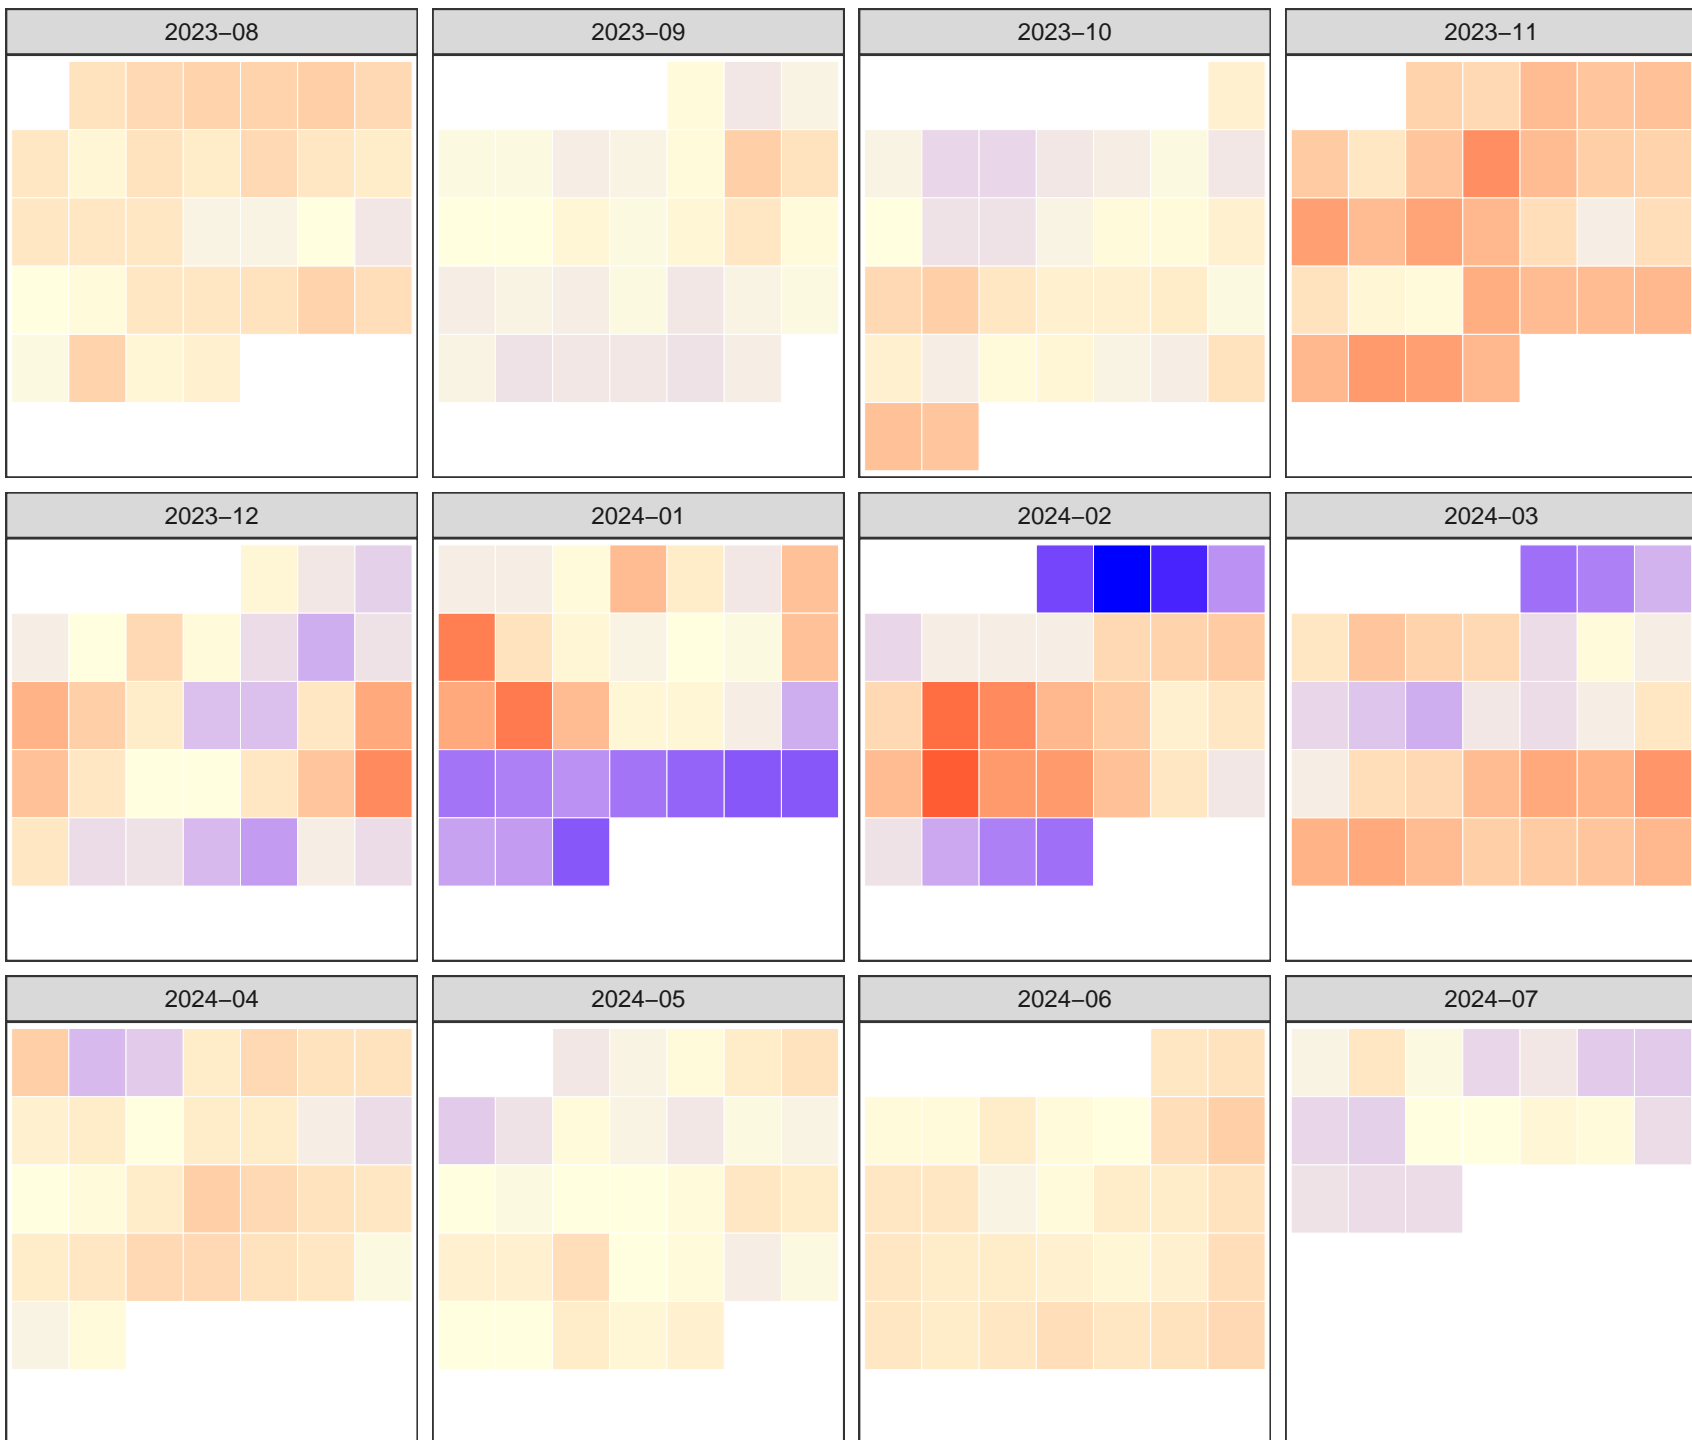

Temperature anomaly, Fairbanks Airport

Temperature anomaly (°F)

-40

-30

-20

-10

0

10

20

30